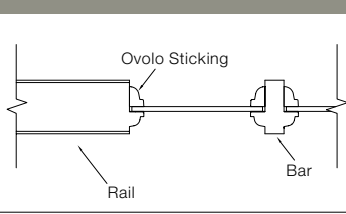

1250  1

1251  1

1255  1
1255 door, 1709 sidelight

1257  1

1256  1

1309  1
1309 door, 1709 sidelights with shaker sticking

OVOLO STICKING (STANDARD)

SHAKER STICKING (OPTION)